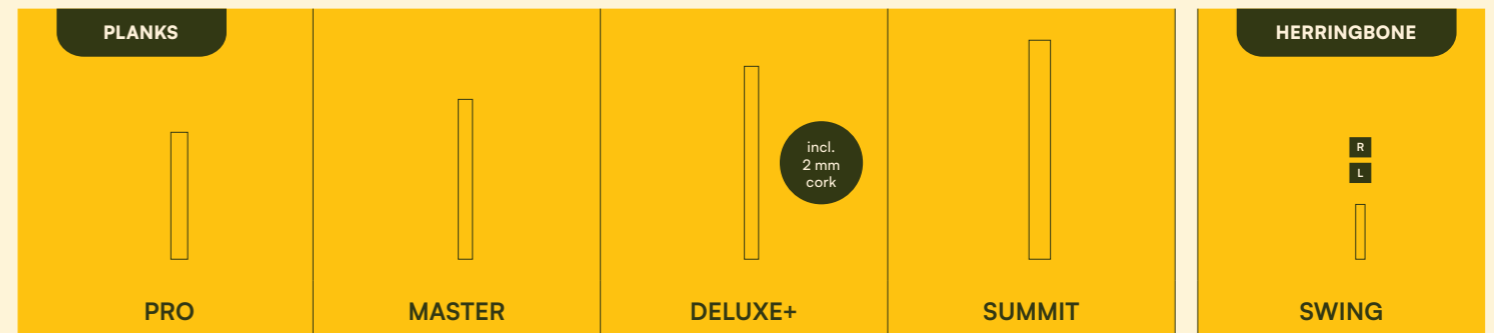

* Flooring class 31: residential + light commercial use.
 * Flooring class 33: residential + heavy commercial use.

		PLANKS	MASTER	DELUXE+	SUMMIT	HERRINGBONE	
Flooring class*							
PLANK	Dimensions	1203 × 190 mm 47-3/8 × 7-1/2 inch	1506 × 166 mm 59-5/16 × 6-1/2 inch	1810 × 166 mm 71-1/4 × 6-1/2 inch	2050 × 233 mm 80-3/4 × 9-1/8 inch	593 × 121 mm 23-3/8 × 4-3/4 inch	
	Thickness	7.2 mm 9/32 inch	10 mm 3/8 inch	12 mm 1/2 inch	10 mm 3/8 inch	10 mm 3/8 inch	
	Top layer	0.6 mm	0.6 mm	0.6 mm	0.6 mm	0.6 mm	
	Click system						
BOX	Planks	11	8	7	5	11	
	Surface area	2.514 m ² 27.06 sq.ft	2.000 m ² 21.53 sq.ft	2.103 m ² 22.64 sq.ft	2.388 m ² 25.7 sq.ft	0.789 m ² 8.49 sq.ft	
	Weight	16.30 kg	17.3 kg	18.9 kg	21.1 kg	6.7 kg	
FINISH	Bevel	Mini	4	4	2	2	4
		Maxi	-	-	2	2	-
	Gloss	Super matt (3%)	Super matt (3%)	Super matt (3%)	Super matt (3%)	Super matt (3%)	
	Structure	Brushed	Brushed	Brushed	Brushed	Brushed	
OAKS							
NATURAL OAK	Premium	PR-NAT-PR	MA-NAT-PR	DE+NAT-PR		SW-NAT-PR L/R	
	Rustic Light	PR-NAT-RL			SU-NAT-RL		
IVORY OAK	Premium	PR-IVO-PR	MA-IVO-PR	DE+IVO-PR	SU-IVO-PR	SW-IVO-PR L/R	
	Rustic Light	PR-IVO-RL			SU-IVO-RL		
SAND OAK	Rustic Light		MA-SAN-RL	DE+SAN-RL		SW-SAN-RL L/R	
MILK OAK	Premium	PR-MIL-PR	MA-MIL-PR	DE+MIL-PR			
SILK OAK	Rustic Light	PR-SIL-RL			SU-SIL-RL		
DESERT OAK	Premium	PR-DES-PR		DE+DES-PR			
MANHATTAN OAK	Rustic Light				SU-MAN-RL		
SAHARA OAK	Premium	PR-SAH-PR				SW-SAH-PR L/R	
	Rustic Light		MA-SAH-RL		SU-SAH-RL		
HAZEL OAK	Rustic Light				SU-HAZ-RL	SW-HAZ-RL L/R	
BURLEY OAK	Premium		MA-BUR-PR				
	Rustic Light	PR-BUR-RL					
CHARACTER WOODS							
FROZEN WALNUT	Premium				SU-FRO-PR		
SMOKED WALNUT	Premium	PR-SMO-PR				SW-SMO-PR L/R	
CINNAMON TRIBA	Premium			DE+CIN-PR			